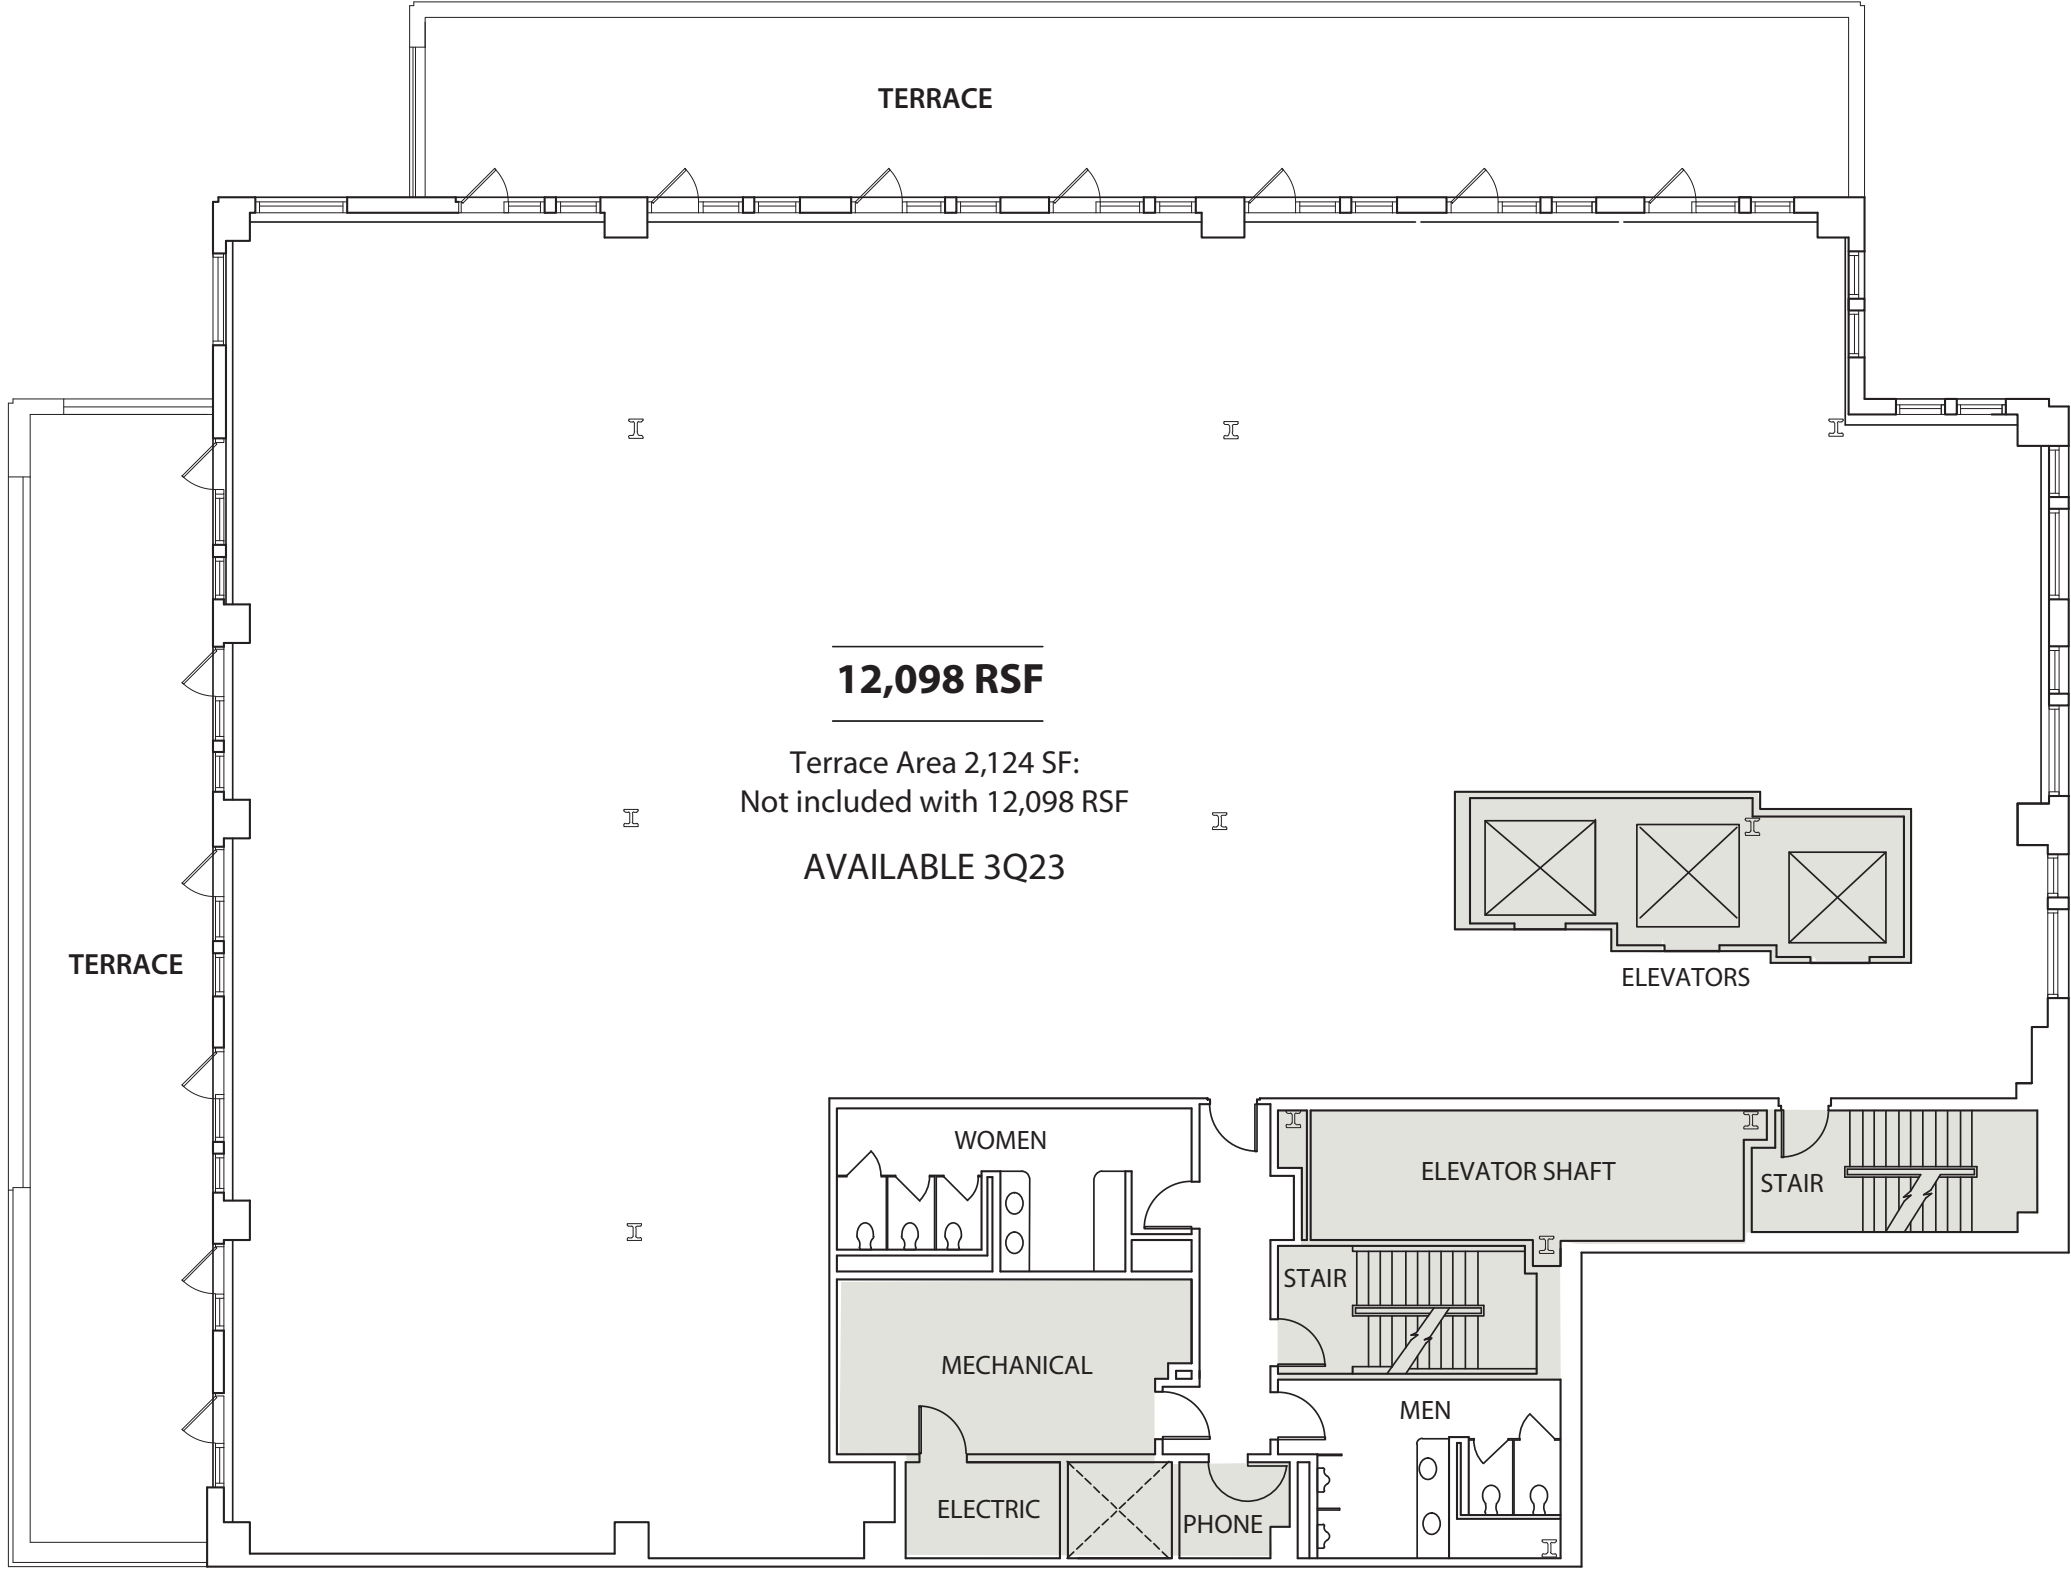

FLOOR 8

VIEW OF CENTRAL PARK / UPPER EAST SIDE
E. 61ST STREET

VIEW OF CENTRAL PARK / MIDTOWN
MADISON AVENUE

AVAILABLE 3Q23

8th FLOOR
12,098 RSF