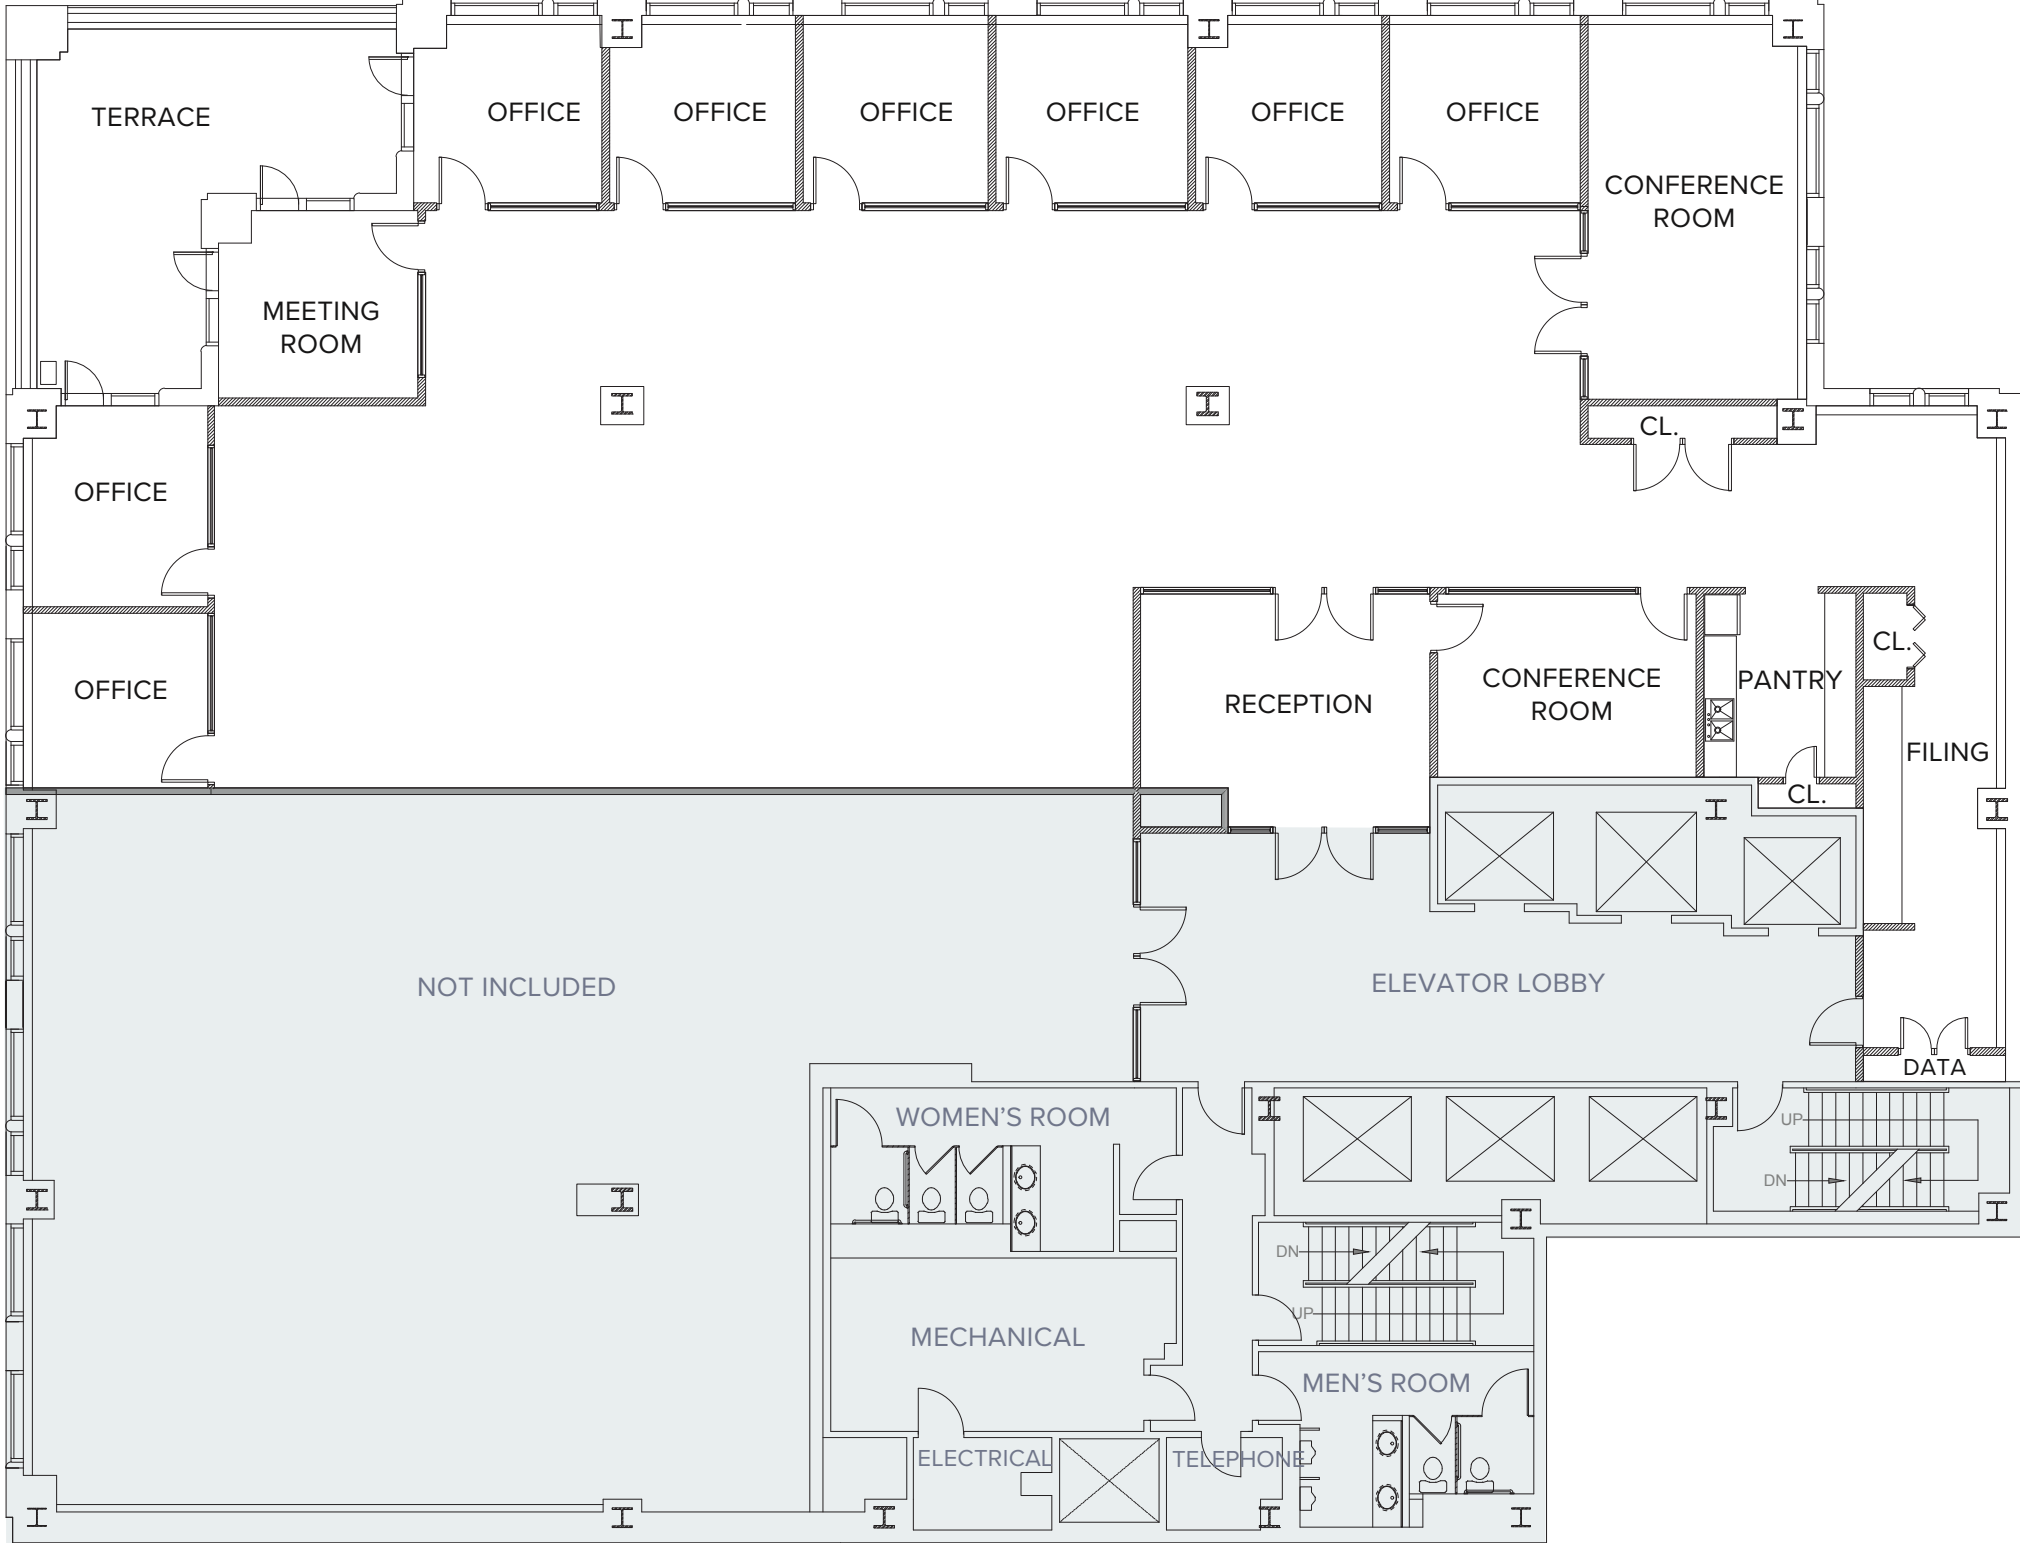

# FLOOR 6

VIEW OF CENTRAL PARK / UPPER EAST SIDE

E. 61ST STREET

AVAILABLE 2Q24

6th FLOOR  
11,044 RSF

VIEW OF CENTRAL PARK / MIDTOWN  
MADISON AVENUE