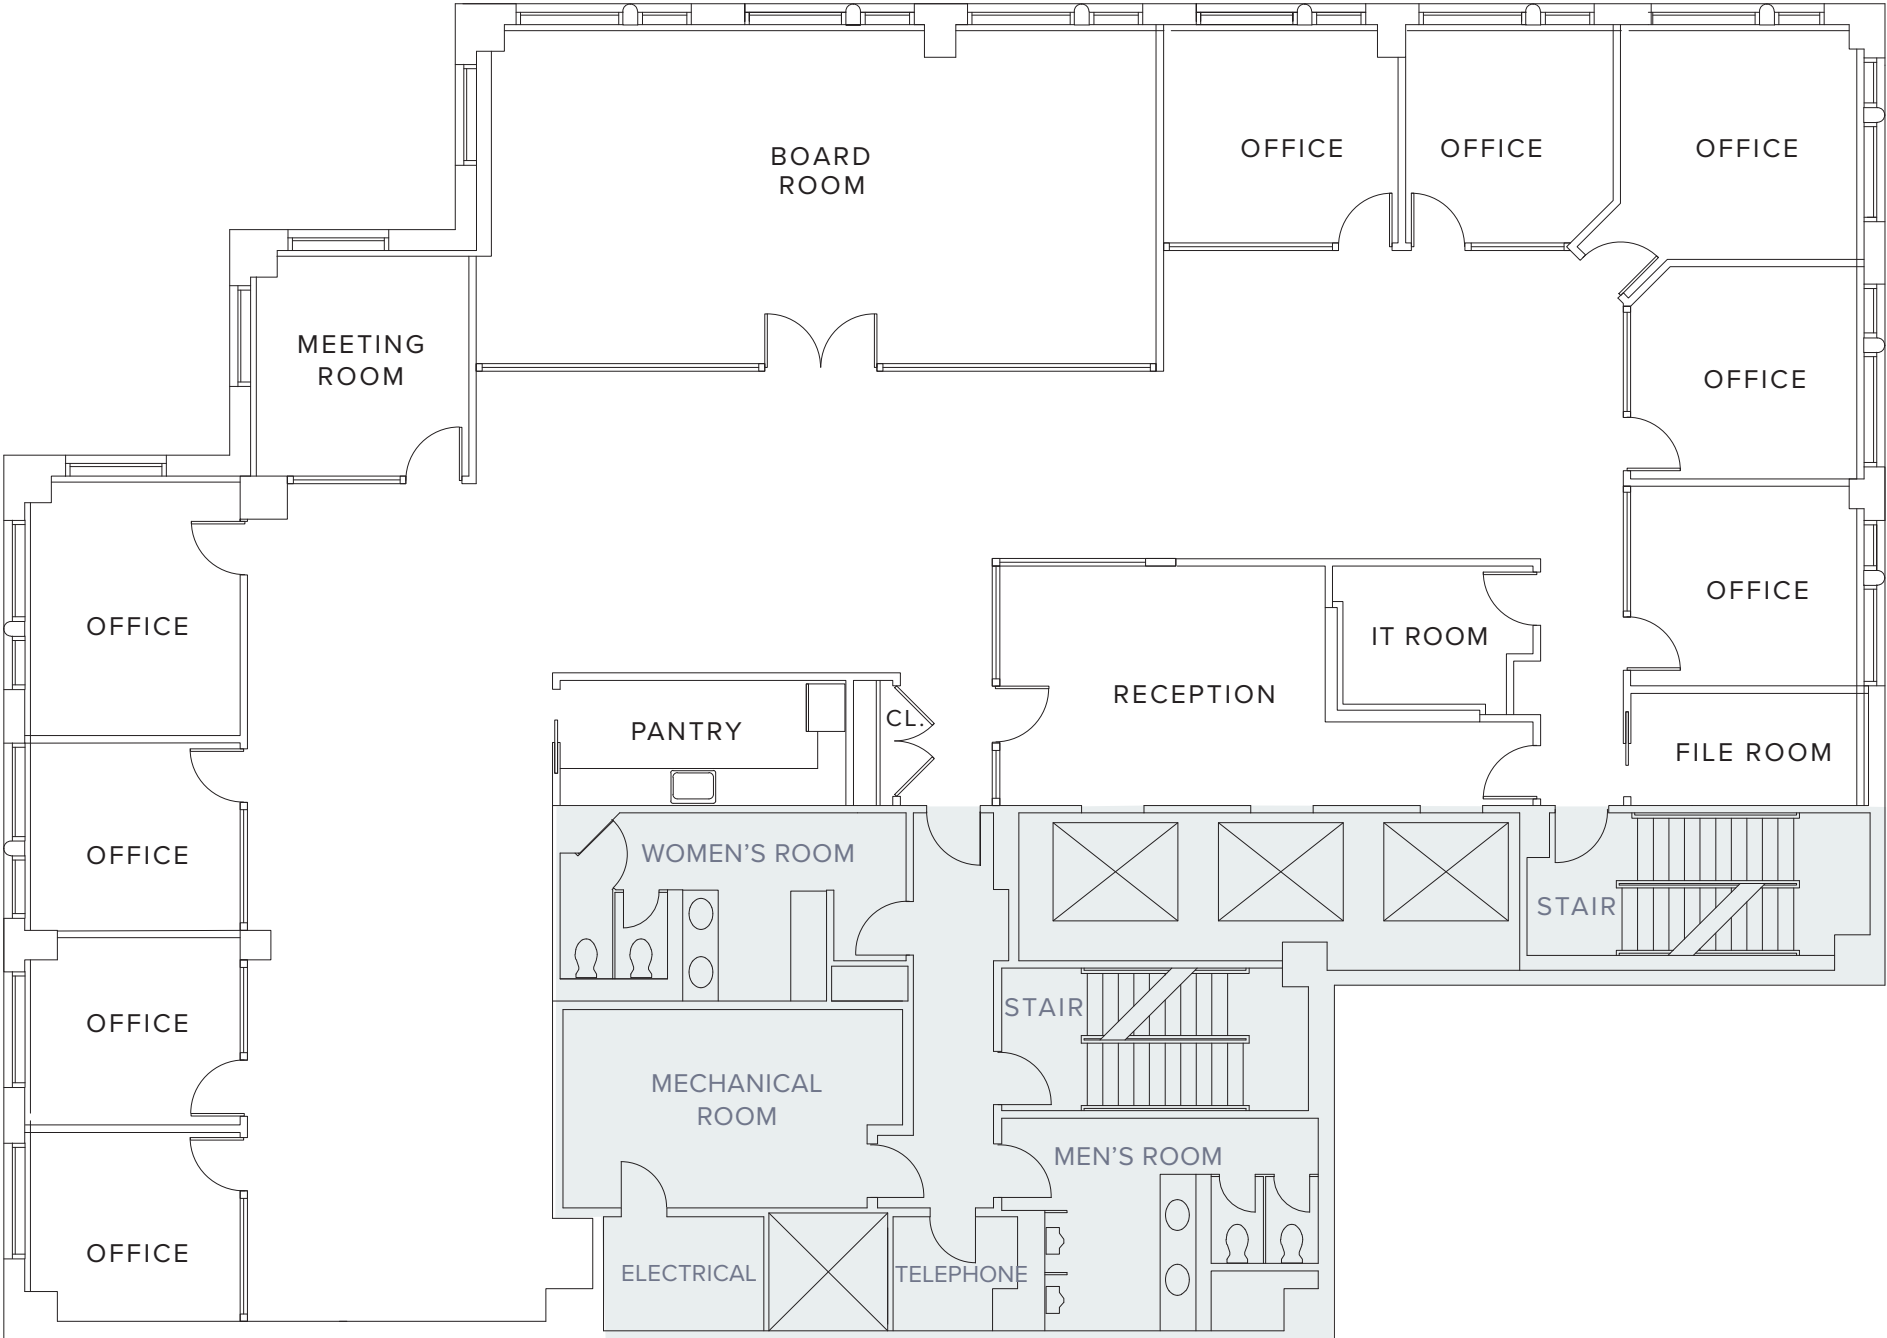

FLOOR 16

VIEW OF CENTRAL PARK / UPPER EAST SIDE
E. 61ST STREET

AVAILABLE 3Q24

16th FLOOR
8,760 RSF

VIEW OF CENTRAL PARK / MIDTOWN
MADISON AVENUE