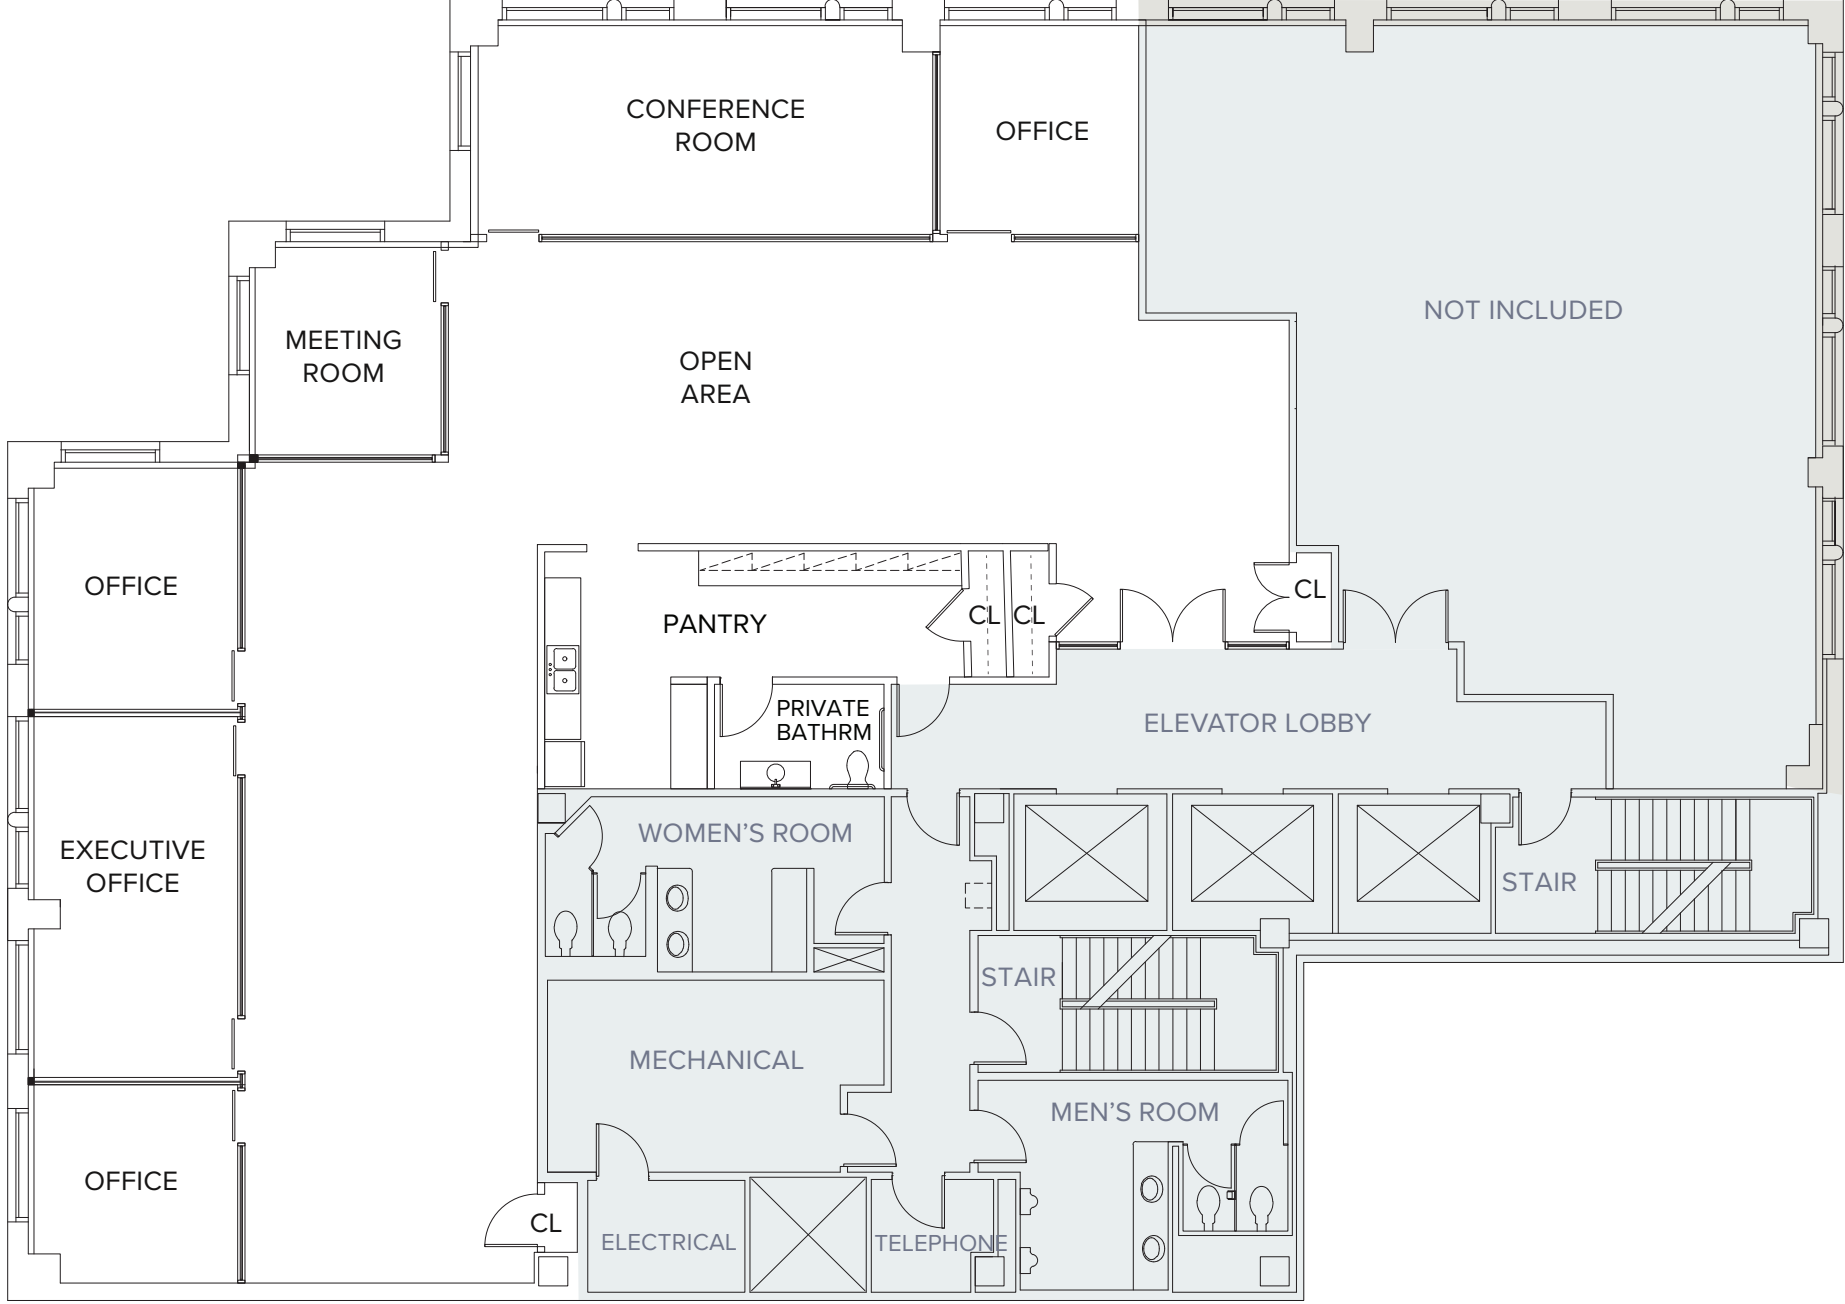

FLOOR 17

VIEW OF CENTRAL PARK / UPPER EAST SIDE
E. 61ST STREET

AVAILABLE JANUARY 1, 2024

17th FLOOR
6,600 RSF

PARTIAL FLOOR — PRE-BUILT INSTALLATION

VIEW OF CENTRAL PARK / MIDTOWN
MADISON AVENUE