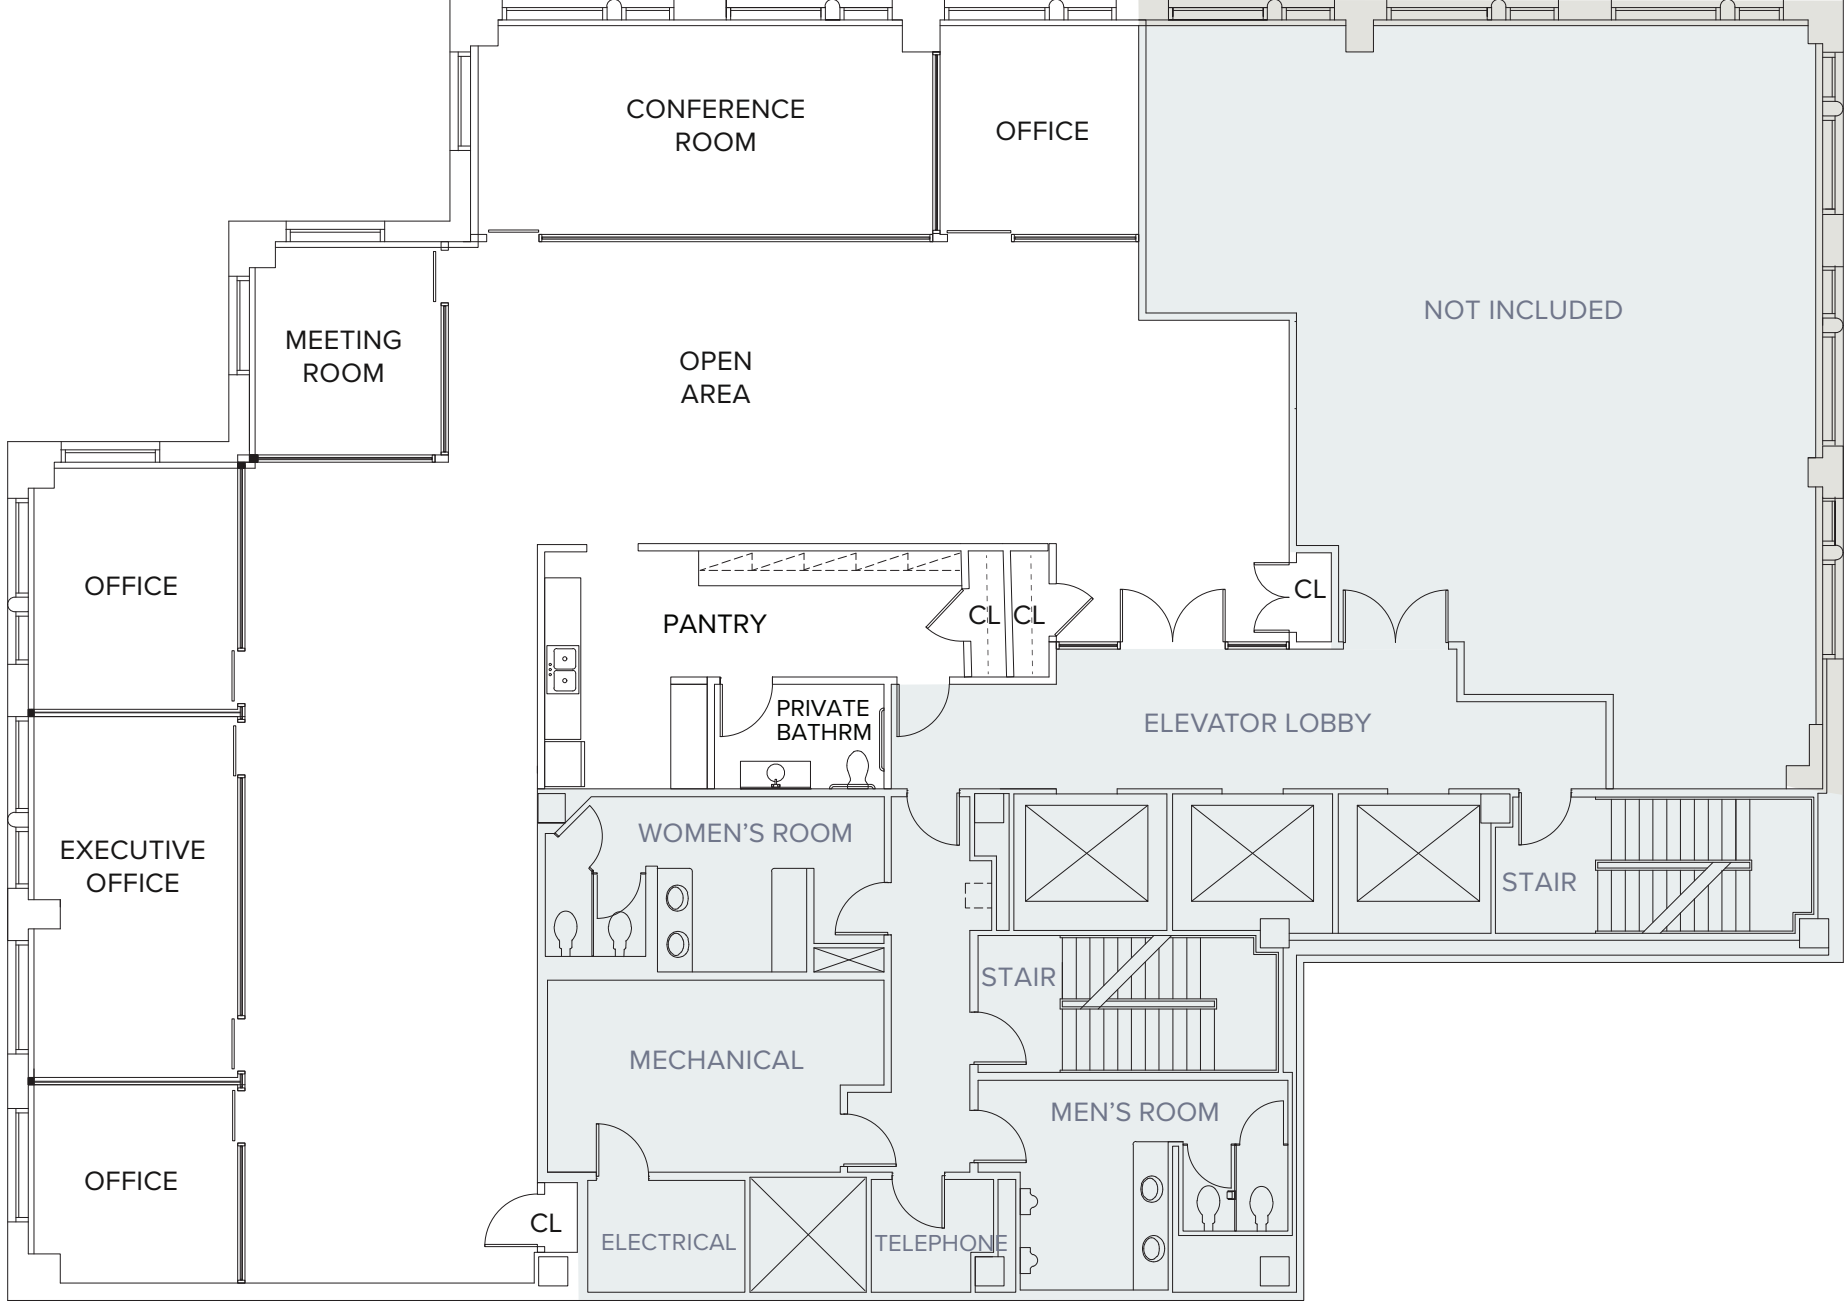

FLOOR 17

VIEW OF CENTRAL PARK / UPPER EAST SIDE
E. 61ST STREET

AVAILABLE 1Q25

17th FLOOR
6,600 RSF

PARTIAL FLOOR — PRE-BUILT INSTALLATION

VIEW OF CENTRAL PARK / MIDTOWN
MADISON AVENUE